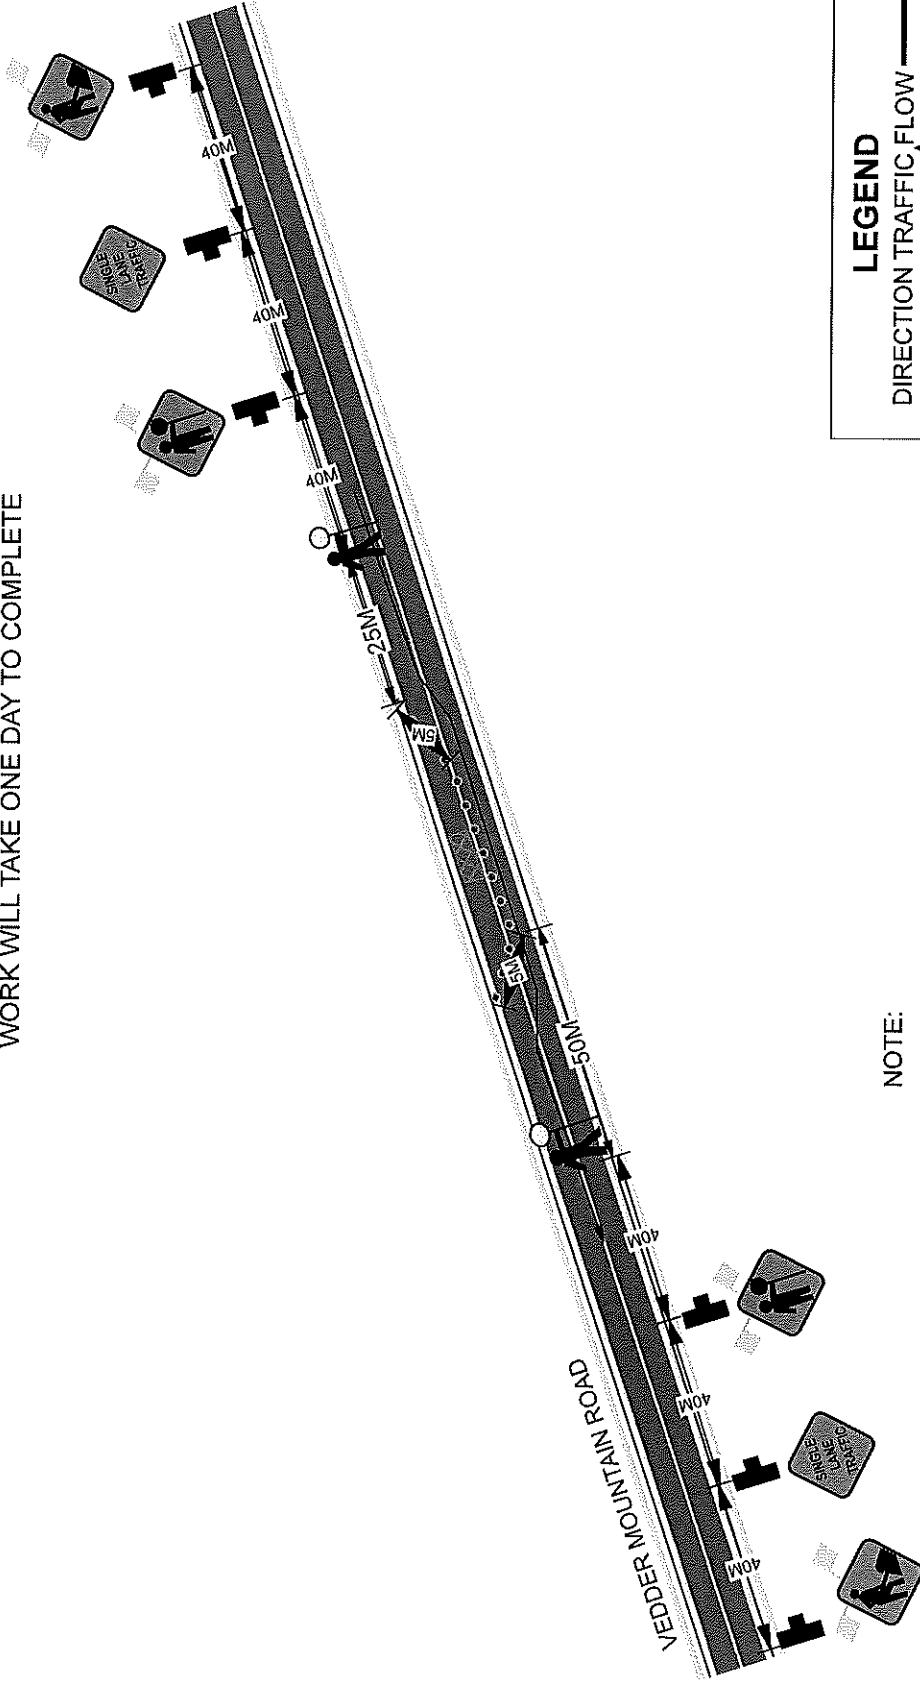

FORTIS BC GAS  
SERVICE INSTALLATION  
45346 VEDDER MOUNTAIN ROAD, CHILLIWACK  
JOB# 31143208

HOURS OF OPERATION 7:00AM - 5:00PM  
WORK WILL TAKE ONE DAY TO COMPLETE

**LEGEND**

- DIRECTION TRAFFIC FLOW →
- NORTH MARKER ▲
- TUBULAR MARKERS \* \* \* \* \*
- WORK AREA [Hatched Box]
- SIGN STANDS [T-shaped symbol]
- TRAFFIC CONTROLLER [Person with flag symbol]
- BUS STOP [T-shaped symbol]
- FLASHING ARROW BOARD TRUCK [Truck with arrow symbol]

**NOTE:**

ALL SIDEWALKS - CROSSWALKS WILL REMAIN OPEN  
TRAFFIC CONTROL WILL ASSIST WITH DRIVEWAYS AFFECTED BY  
WORK ZONE CLOSURE  
SPEED LIMIT ON VEDDER MOUNTAIN ROAD IS 50 KM PER HOUR  
ALL SIGNS WILL BE PLACED ON WINDMASTER STANDS WITH FLAGS